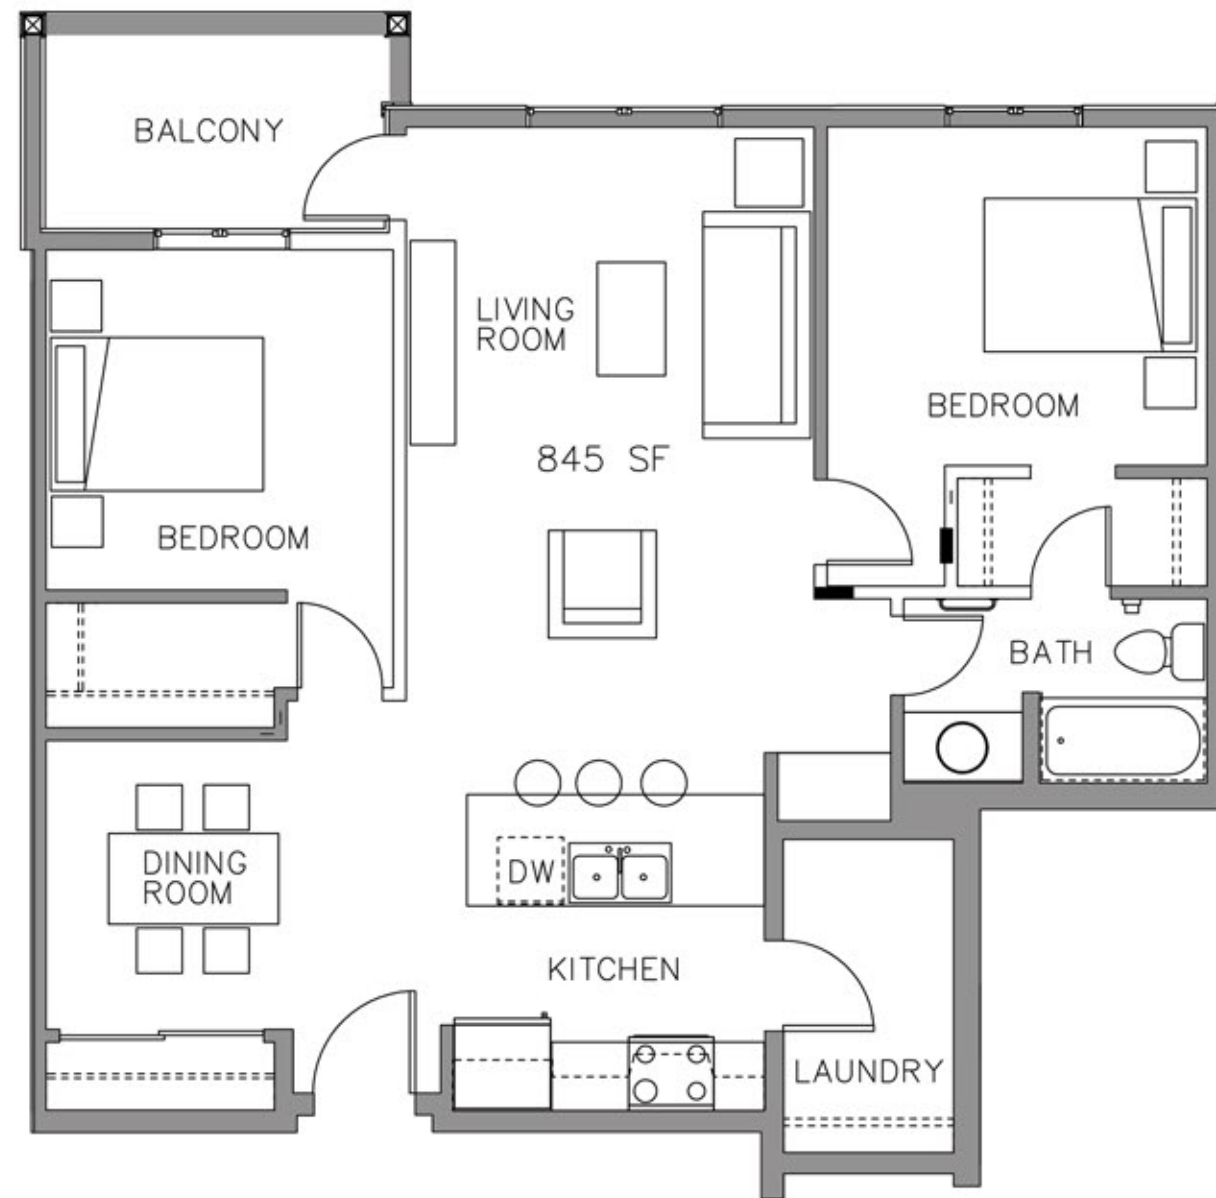

THE CARIBOO

Skyline Living Presents

2 Bedroom
1 Bath
845 Square feet

Buildings:

Bldg A = 3635
Bldg B = 3625
Bldg C = 3615

Suites:

4102, 4120
4202, 4220
4302, 4320

*All room measurements are preliminary based on the current building concept and unit configurations and are subject to change.