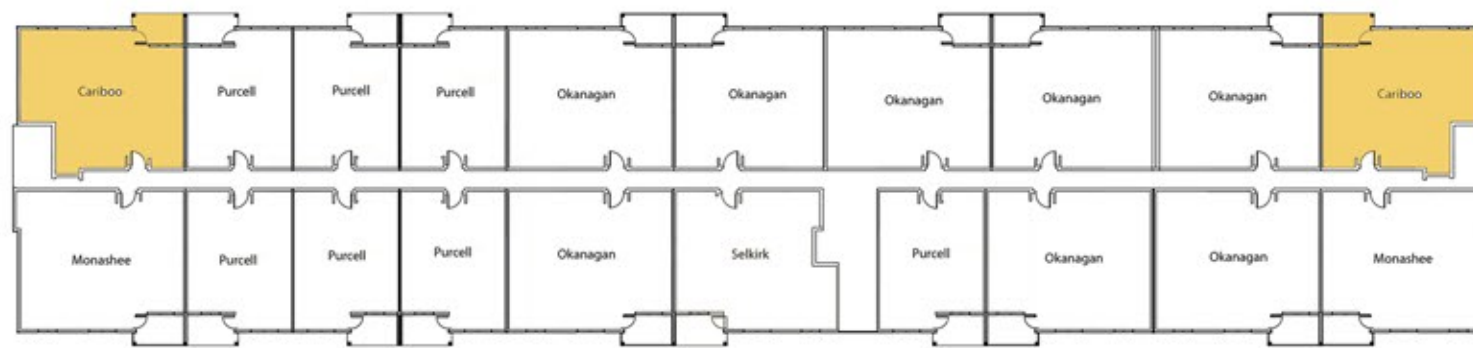

THE CARIBOO

Skyline Living Presents

2 Bedroom
1 Bath
845 Square feet

Buildings:

Bldg A = 3635
Bldg B = 3625
Bldg C = 3615

Suites:

4102, 4120
4202, 4220
4302, 4320

*All room measurements are preliminary based on the current building concept and unit configurations and are subject to change.